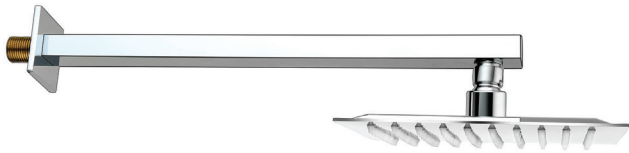

Shower Options

Shower Options in Chrome

If our complete shower units are not quite the look you're after, then we have a few more options which allow you to create your own design.

Square 200mm Wall Mounted Head Shower and Arm