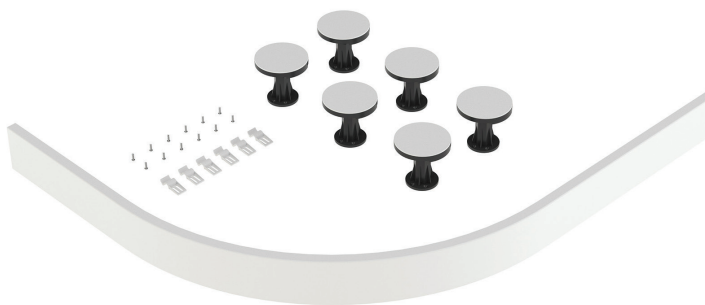

Quadrant Shower Tray Plinth Kits

WLQDPK89	800 to 900mm Tray	£99
WLQDPK1012	1000 x 1200mm Offset Tray	£119

Square Shower Tray Plinth Kits

WLSQPK79	700 to 900mm Sq/Rec Trays	£95
WLSQPK10	1000mm Sq/Rec Trays	£95