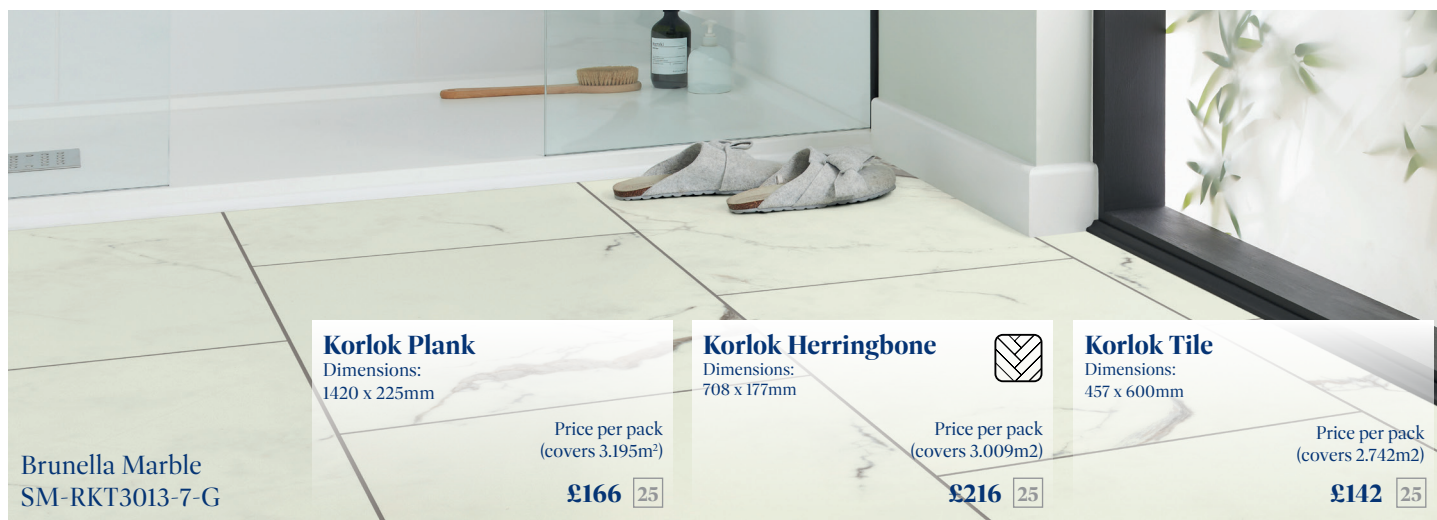

Unlike laminate and wood flooring, Korlok is waterproof and ideal for kitchens or bathrooms prone to water spillages.

Canadian Urban Oak
RKP8116

PALIO **EXPRESS**
by Karndean

Acoustic qualities
(by 21dB)

5G(r) & 2G™
click-locking mechanism

Installs over most
existing hard floors

No underlay
required

Korlok Plank
 Dimensions:
 1420 x 225mm
 Price per pack
 (covers 3.195m²)
£166 25

Korlok Herringbone
 Dimensions:
 708 x 177mm

 Price per pack
 (covers 3.009m²)
£216 25

Korlok Tile
 Dimensions:
 457 x 600mm
 Price per pack
 (covers 2.742m²)
£142 25

InteGrout™ eliminates the messy and time consuming grouting process entirely. Say goodbye to scrubbing and bleaching textured grout. The stain-resistant, smooth, and nonporous InteGrout™ is seamlessly attached to each tile in a shade to complement the design. The following Korlok floors include InteGrout™: Brunella Marble, Coastal Fog, and Black Sands.