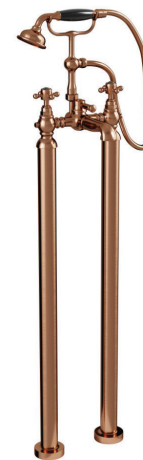

Nickel
WLTRADBF-NK £249

Nickel
WLTRADBSM-NK £339

Copper
WLTRADBF-COP £269

Copper
WLTRADBSM-COP £379

Brushed Brass
WLTRADBF-BB £269

Brushed Brass
WLTRADBSM-BB £379

Floor Standing Leg Set

For use with a Bath Filler or Shower Mixer

Available in a choice of colours:

Chrome, Nickel, Brushed Brass and Copper

Shown with Bath Filler

WLTRADLEGS-CH	£299
WLTRADLEGS-NK	£339
WLTRADLEGS-COP	£379
WLTRADLEGS-BB	£379

Shown with Bath Shower Mixer

Taps and Showers in Polished Chrome