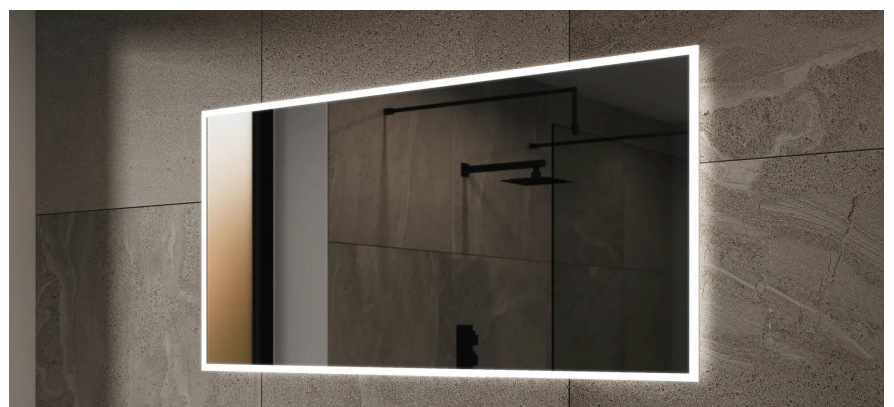

Code	Dimensions	Watts	LED Colour	Price
SE30726P0	700 x 500 x 50mm	22W	CCT	£380
SE30736P0	800 x 600 x 50mm	35W	CCT	£469
SE30746P0	1200 x 600 x 50mm	30W	CCT	£587