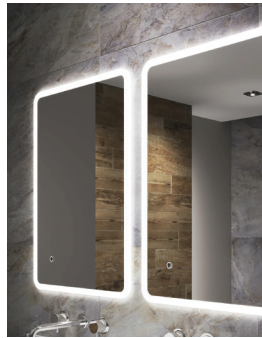

LED Illuminated Mirrors

Offering style as well as convenience into a bathroom. Simple touch and sensor options activate & control features.

Libra

Ultra-slim profile illuminated Mirror Light

- Ultra-slim depth of 10mm
- Can be fit flush to the wall
- Fully diffused
- Colour temperature changing LEDs (CCT)
- Front and side illumination
- Integrated demister
- Dual touch sensor control
- Rotatable installation
- Cable length 2500mm

Code	Dimensions	Watts	LED Colour	Price
SE30995P0	600 x 800 x 10mm	48W	CCT	£391

Como

Spa-like Luxury Light

- Back lit floating effect
- Fully diffused
- Outer rim illumination
- Colour temperature changing LEDs (CCT)
- Touch sensor control
- Integrated demister
- Slim profile 35mm